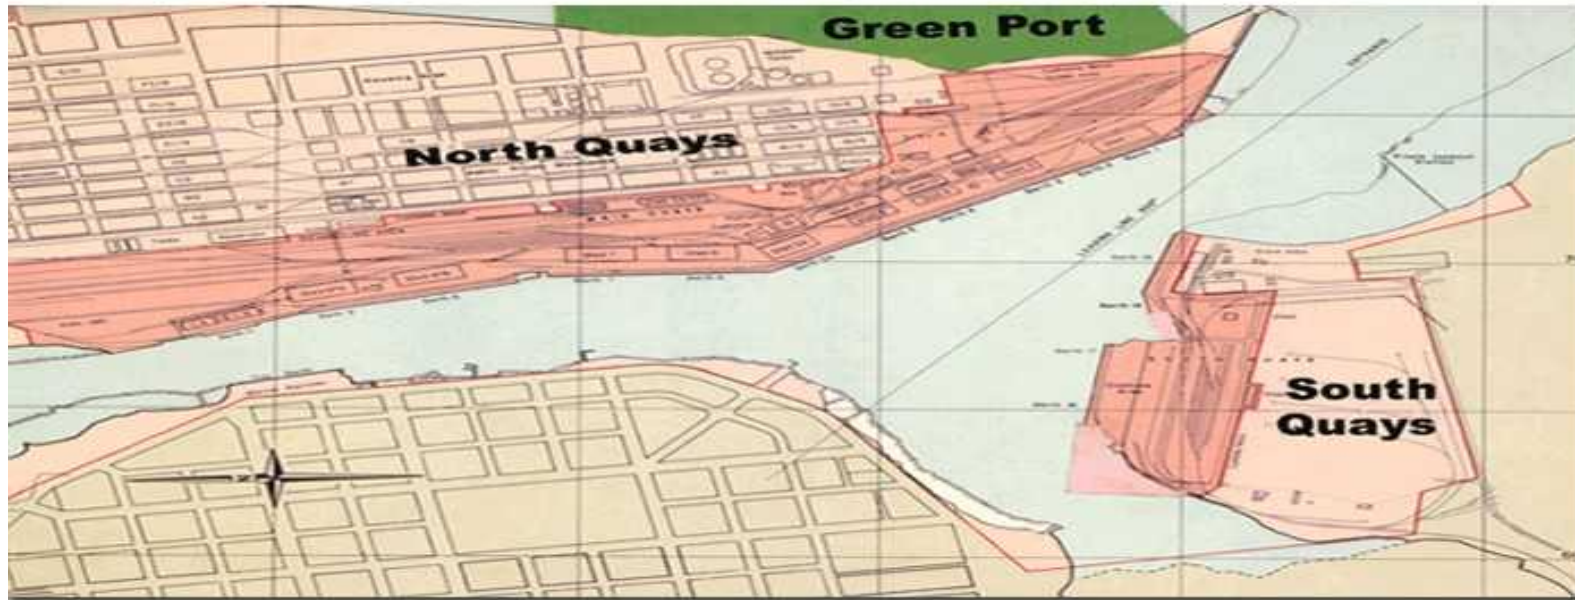

EXPORT in TEUS	2003	2004	2005	2006 1st half
Total Market Sudan	19133	15305	24239	10608

HMB Shipping & Trading Co. Ltd

HMB Shipping & Trading Co. Ltd

North Quays	Berth from Nr. #1 to number 11 equipped with number of shore cranes swl 5mt & one 15m/t. Draft along side 28ft Up to 34 ft for handling break bulk, cement bulk cargoes & molasses tankers.
South Quays	Container terminal Berth Nr. #17,18 & 19 containers terminal served by 3 gantry cranes – draft along side 12 m.
Green Port	Can be used by self sustained vessels. Draft along side 14 m.

Email : [info@hmb-shipping.com](mailto:info@hmb-shipping.com)

---

Sudan: N 19°37' / E 037°14' Zone: UTC + 3 Hours. Salinity of water in port: 1,025