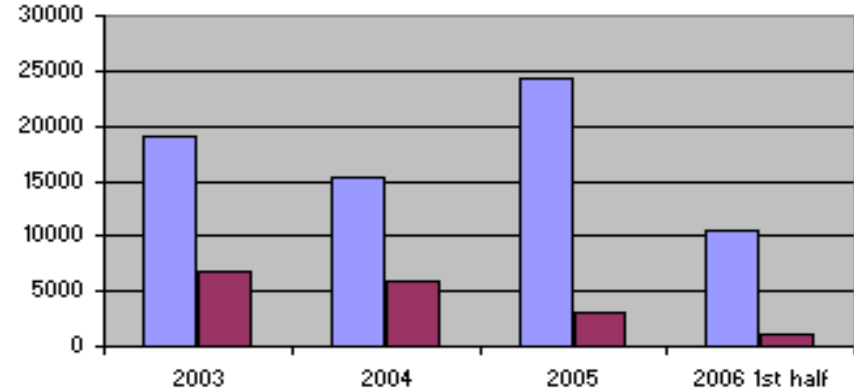

SUDAN EXPORT in TEUS 2003 - 2006